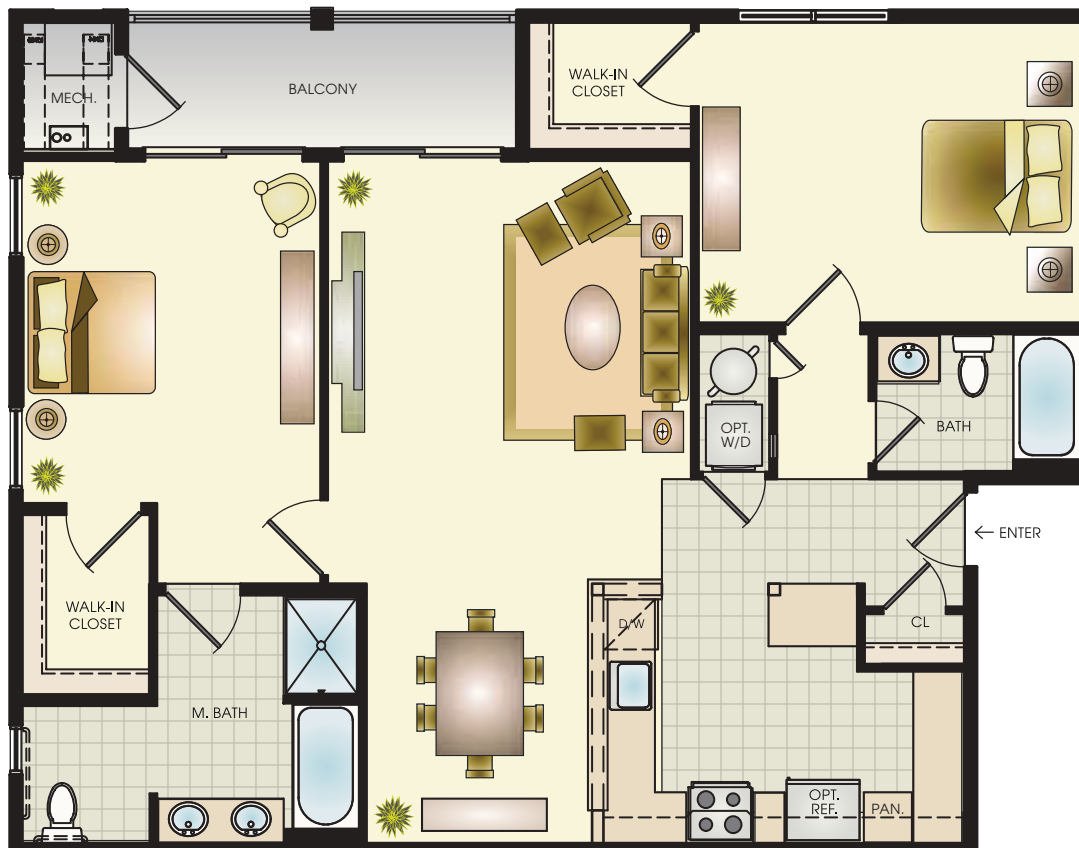

The Clydesdale

- 1,293 Sq. Feet
- 2 Bedroom
- 2 Bath
- Balcony - 93 Sq. Ft.

Plans and furnishings are for marketing purposes only, and are not to scale. Please inspect construction, subdivision, utility, landscape and other plans available through leasing center for complete and specific information. Actual locations may vary and items shown or not shown on this place are subject to errors, omissions and field changes.