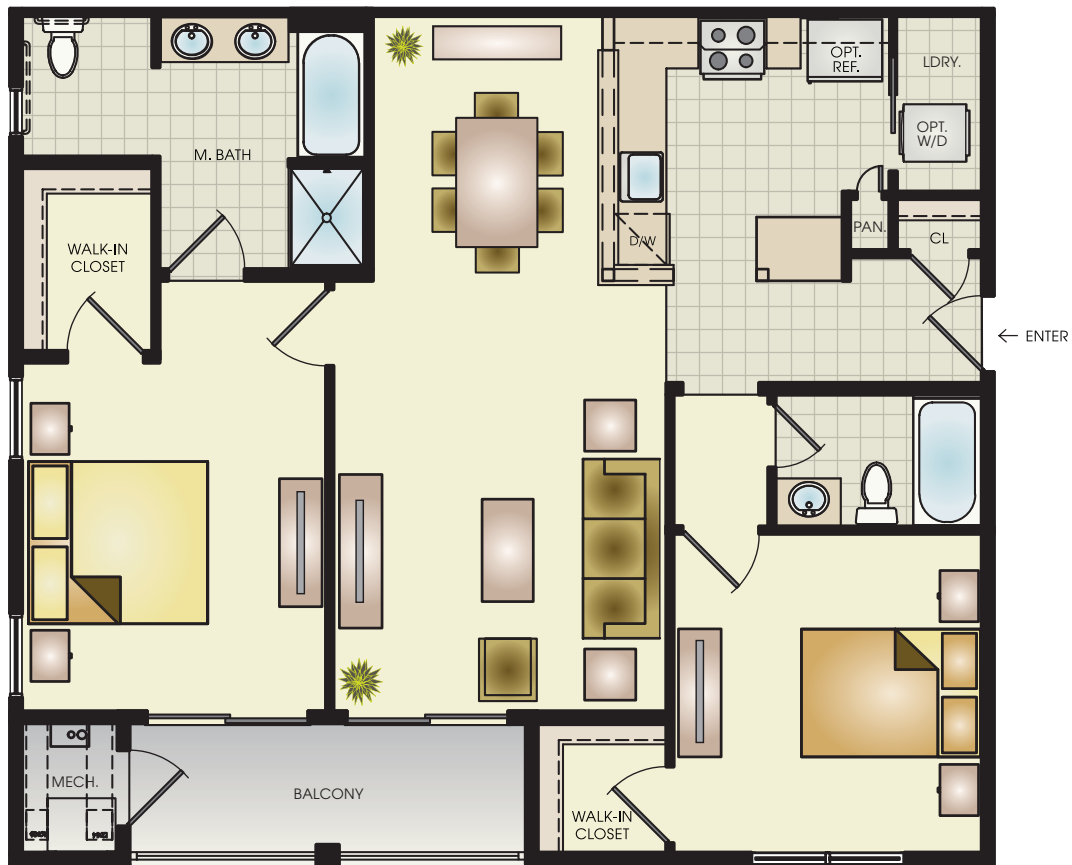

The Saddlebred

- 1,208 Sq. Feet
- 2 Bedroom
- 2 Bath
- Balcony - 93 Sq. Ft.

Plans and furnishings are for marketing purposes only, and are not to scale. Please inspect construction, subdivision, utility, landscape and other plans available through leasing center for complete and specific information. Actual locations may vary and items shown or not shown on this place are subject to errors, omissions and field changes.